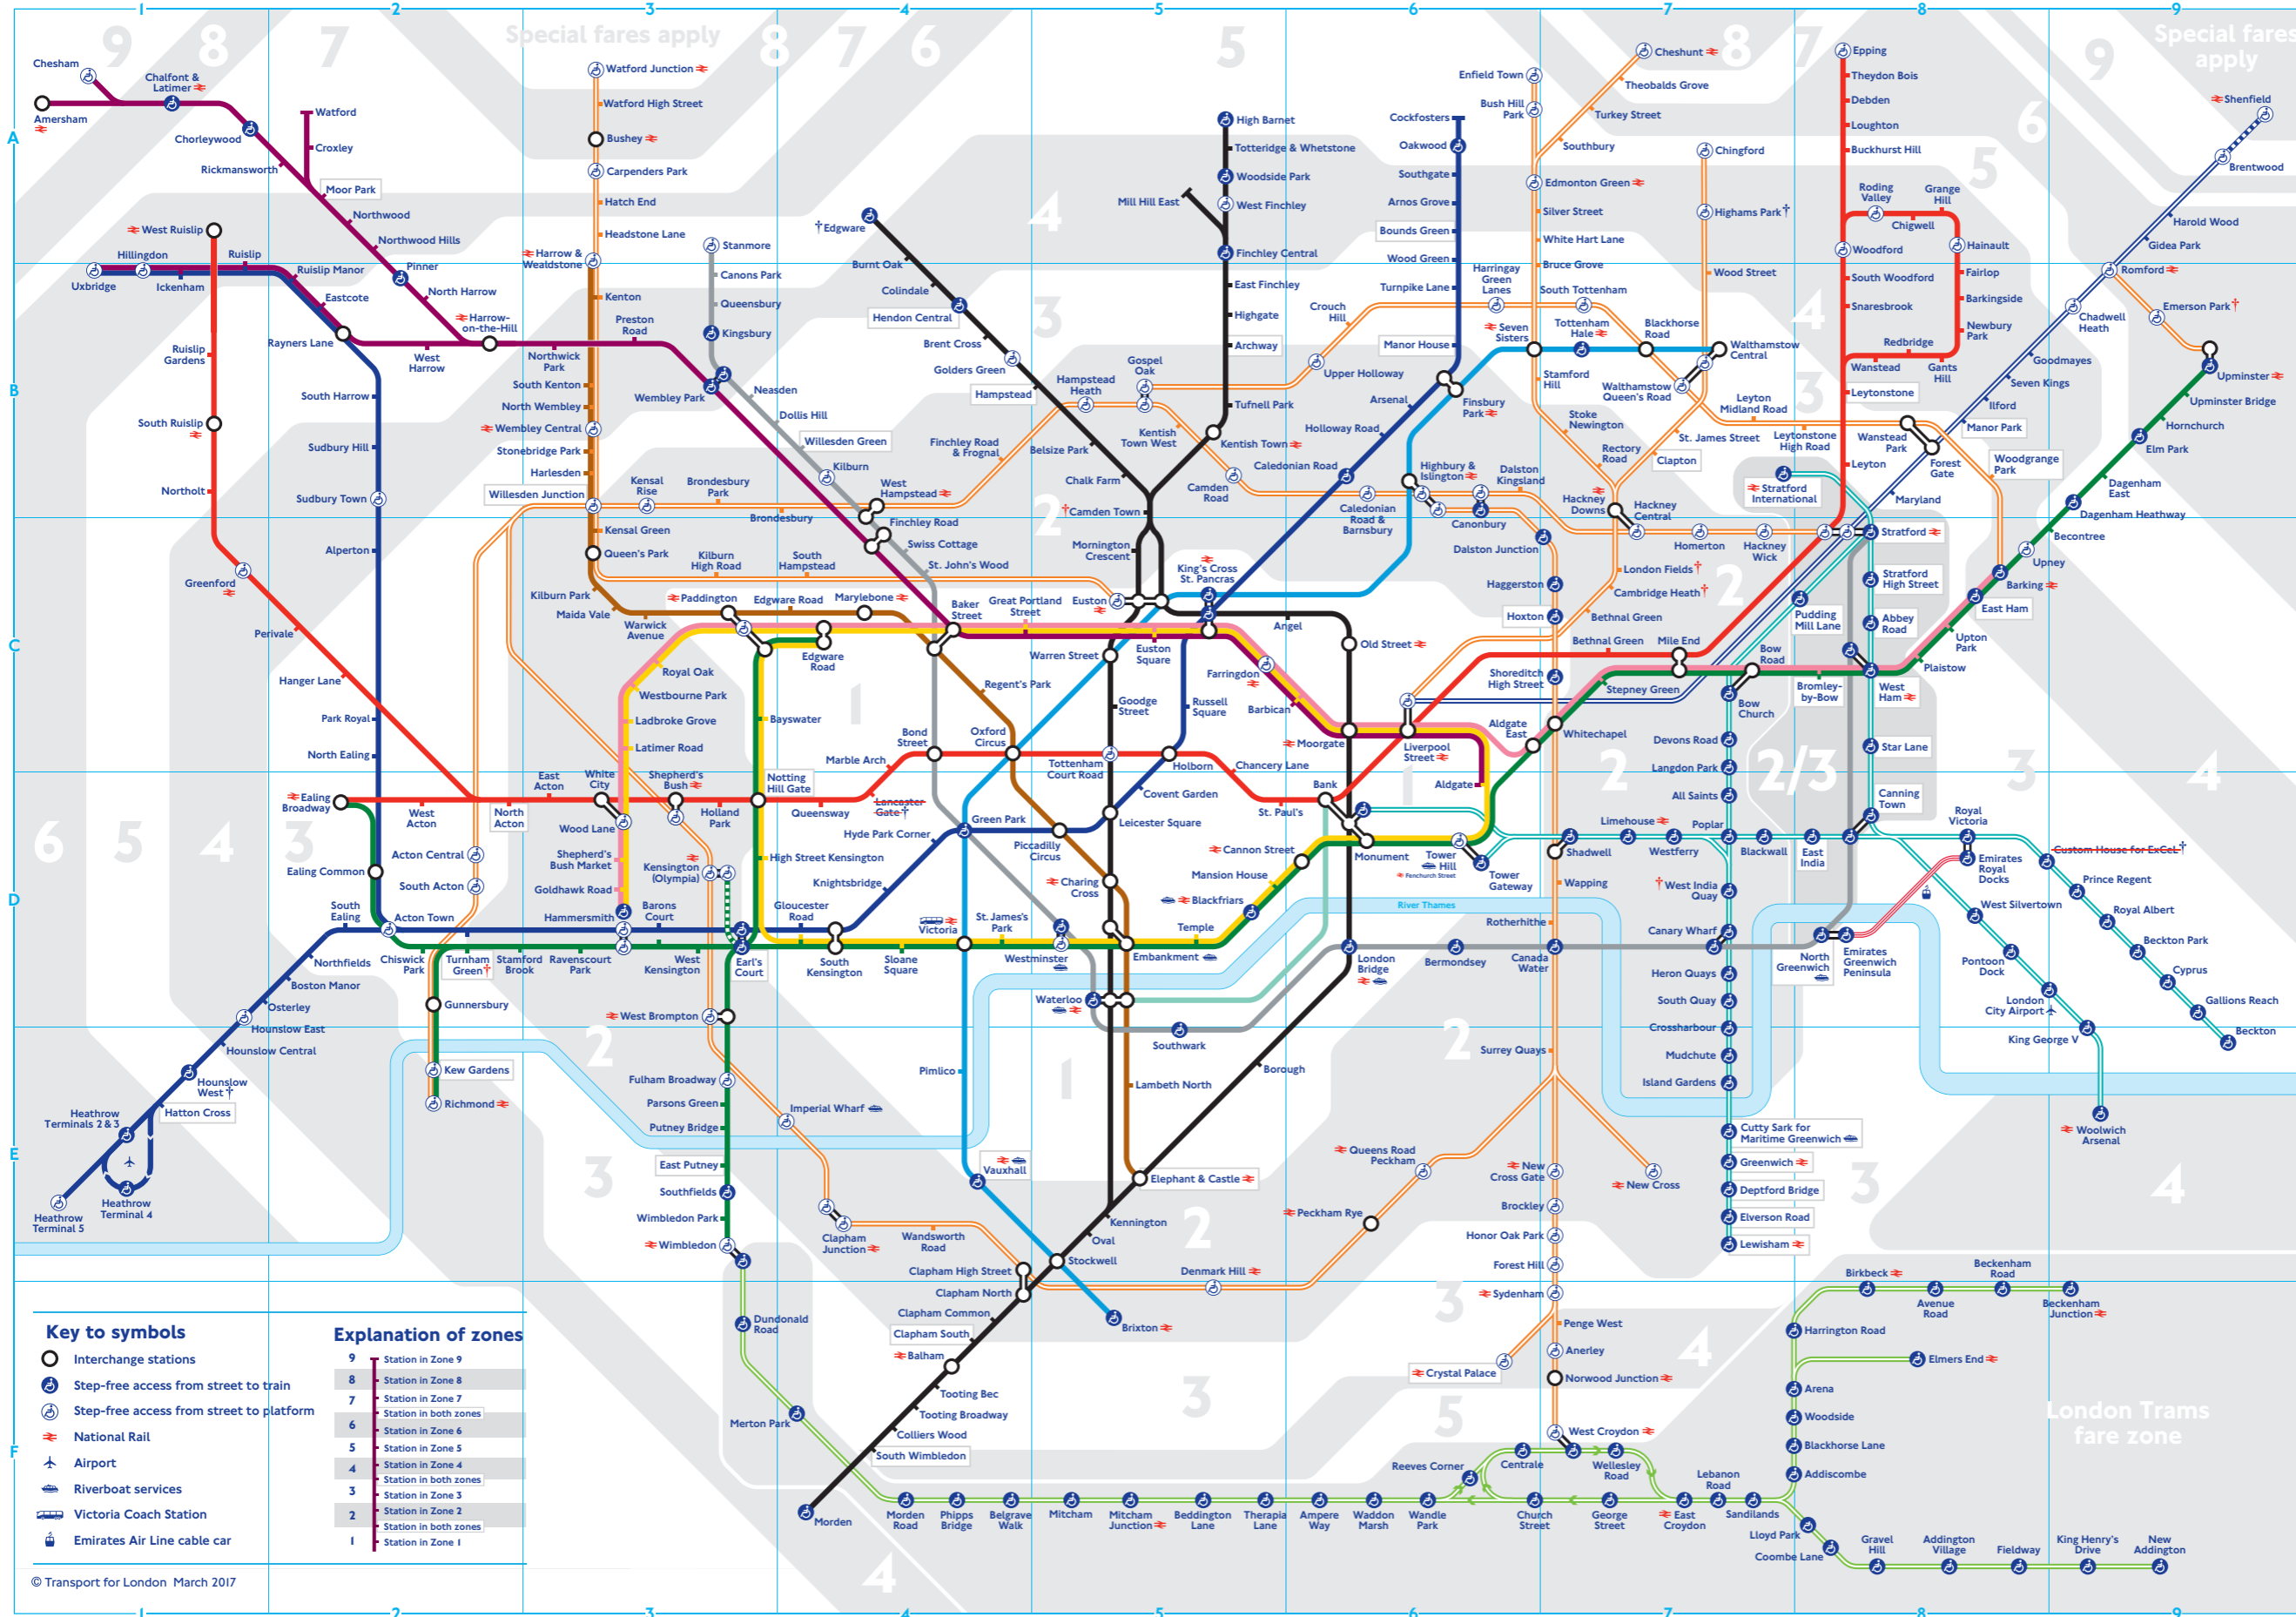

# Tube map

**Check before you travel**

- † Custom House for ExCeL  
Station closed until late December 2017.
- † Edgware  
Restricted step-free access until March 2017.
- † Highams Park  
No step-free access to northbound platform until late May 2017.
- † Hounslow West  
Step-free access for manual wheelchairs only.
- † Lancaster Gate  
Station closed until August 2017.
- † Services or station access for these stations are subject to variation. Please search 'TfL stations' for full details.

**TfL Rail**

- Brentwood to Shenfield  
No service until late May 2017.  
Check online for rail replacement bus information.

- Key to lines**
- Bakerloo
  - Central
  - Circle
  - District
  - Hammersmith & City
  - Jubilee
  - Metropolitan
  - Northern
  - Piccadilly
  - Victoria
  - Waterloo & City
  - DLR
  - Emirates Air Line cable car (special fares apply)
  - London Overground
  - TFL Rail
  - London Trams
  - - - - District open weekends and on some public holidays

- Key to symbols**
- Interchange stations
  - ⊕ Step-free access from street to train
  - ⊕ Step-free access from street to platform
  - ⊕ National Rail
  - ✈ Airport
  - ⊕ Riverboat services
  - ⊕ Victoria Coach Station
  - ⊕ Emirates Air Line cable car
- Explanation of zones**
- 9 Station in Zone 9
  - 8 Station in Zone 8
  - 7 Station in Zone 7
  - 6 Station in both zones
  - 5 Station in Zone 5
  - 4 Station in Zone 4
  - 3 Station in both zones
  - 2 Station in Zone 2
  - 1 Station in Zone 1