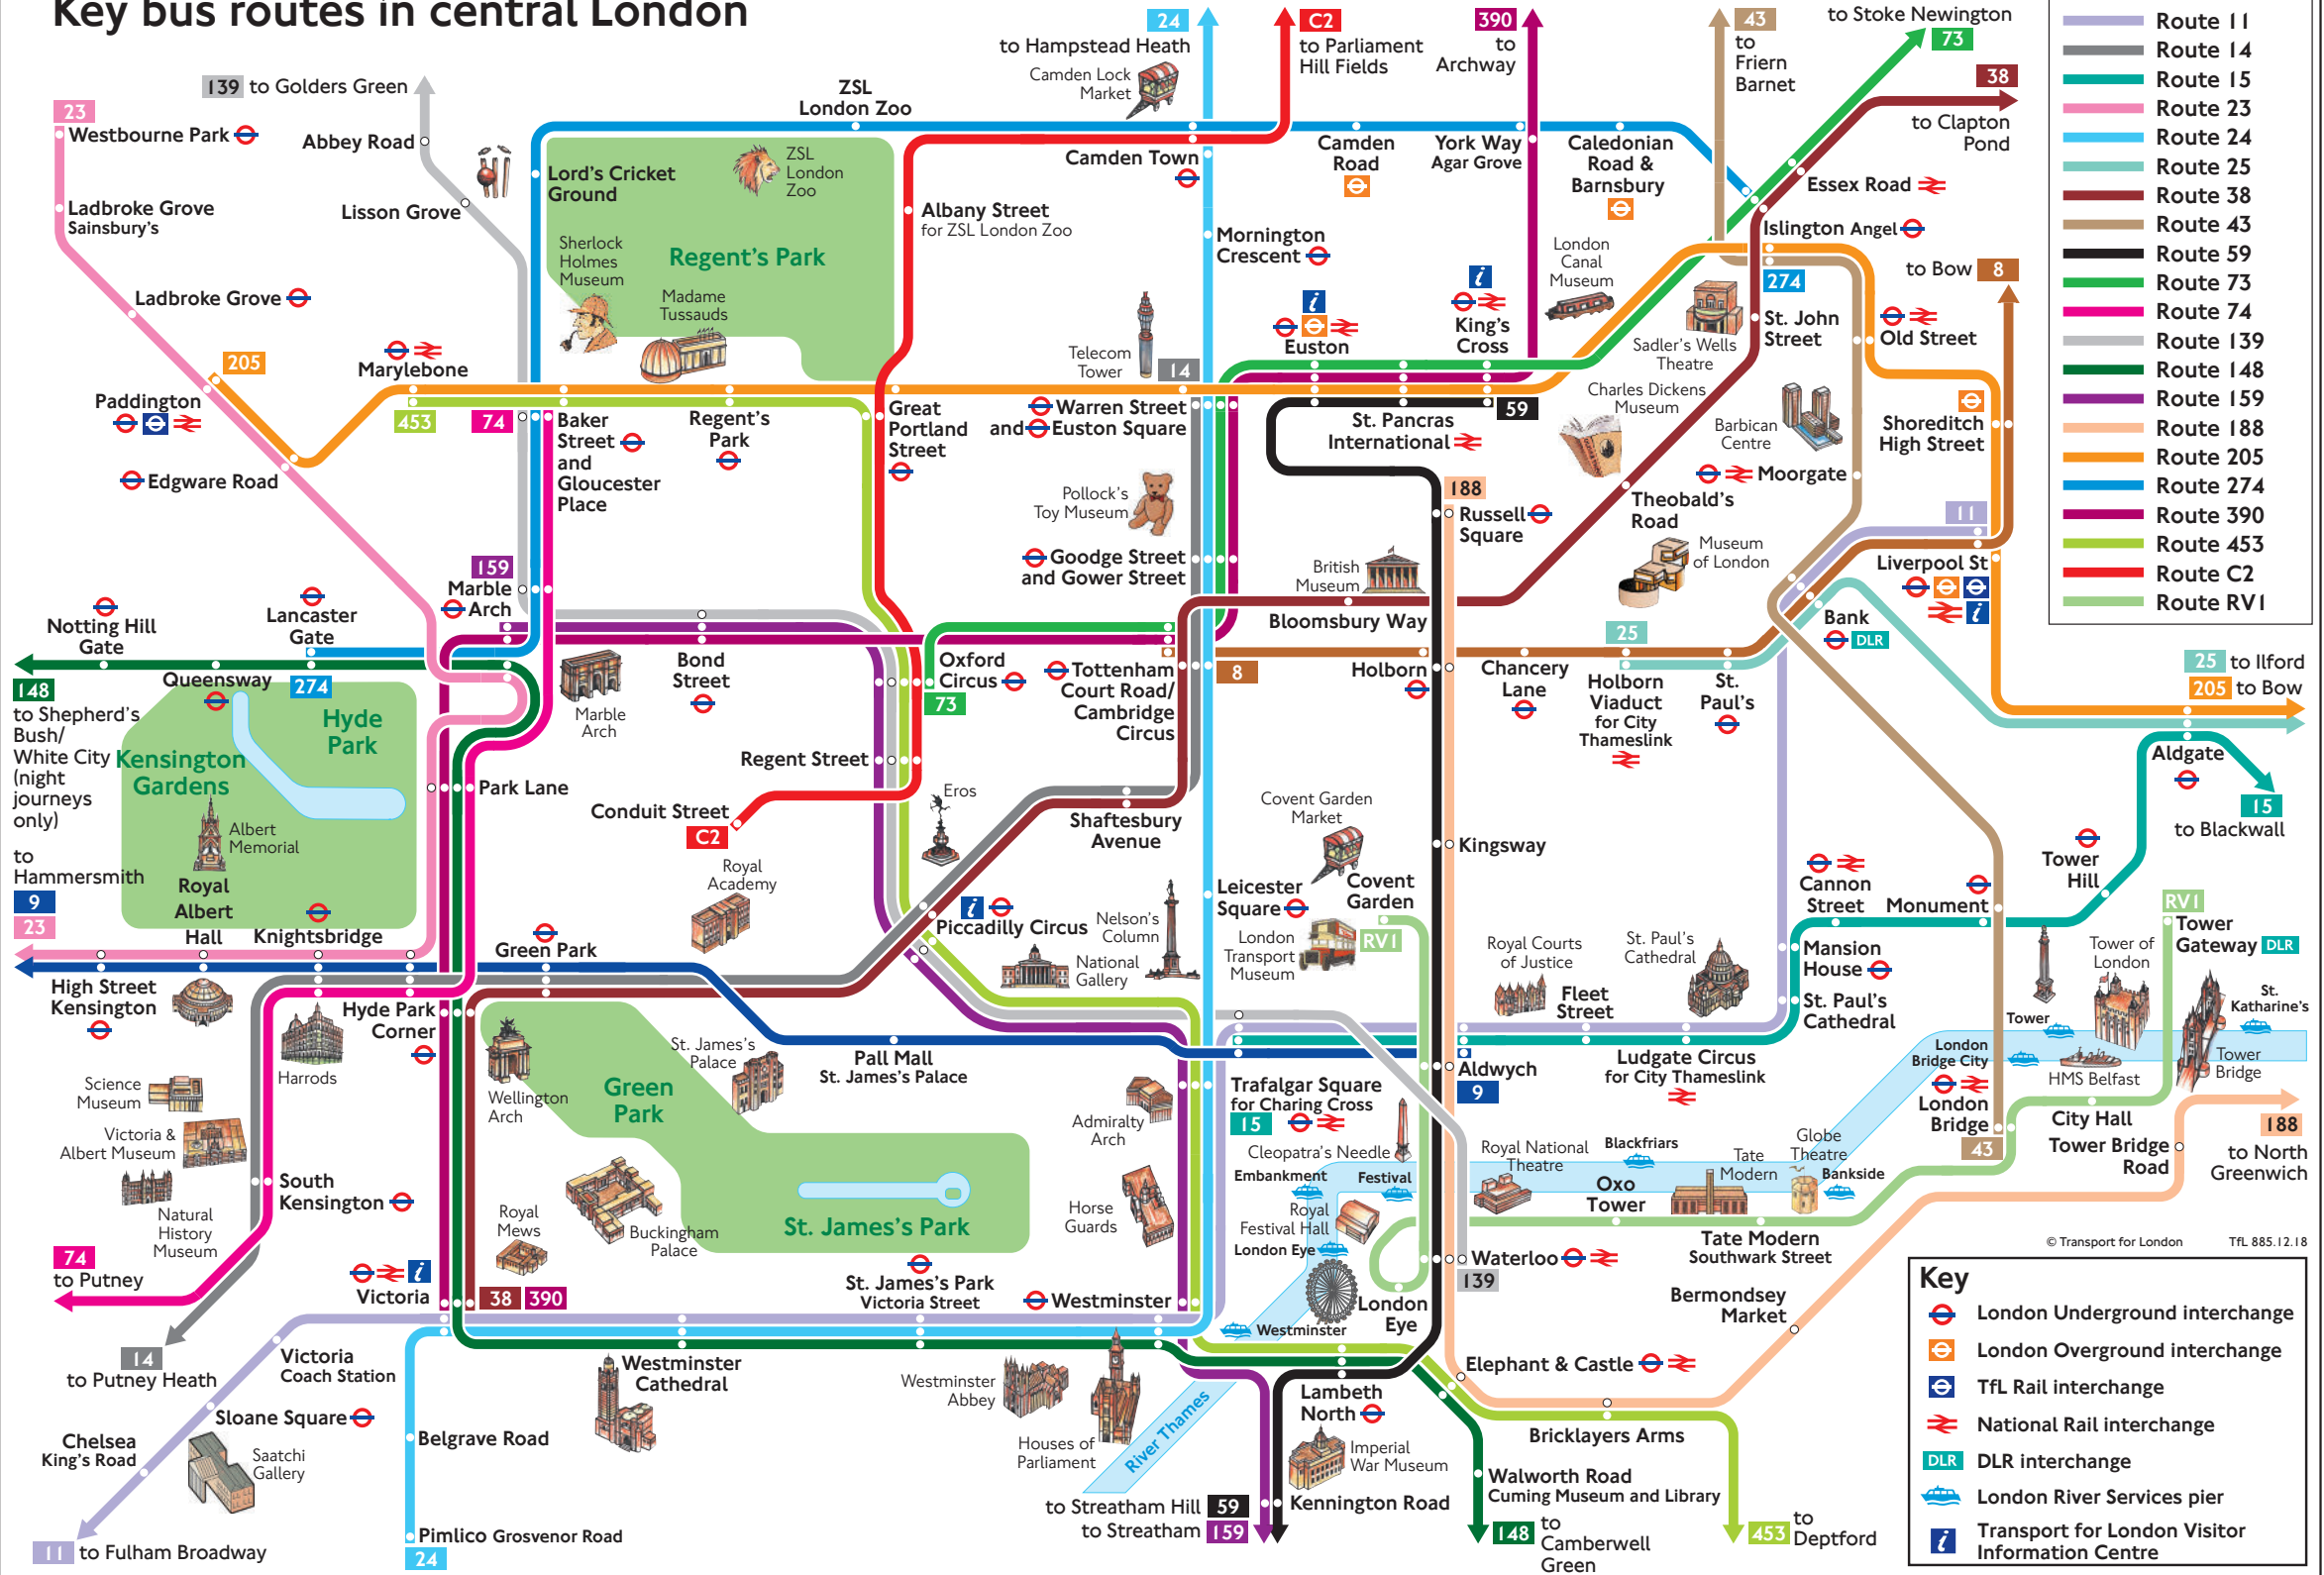

Key bus routes in central London

- Route 8
- Route 9
- Route 11
- Route 14
- Route 15
- Route 23
- Route 24
- Route 25
- Route 38
- Route 43
- Route 59
- Route 73
- Route 74
- Route 139
- Route 148
- Route 159
- Route 188
- Route 205
- Route 274
- Route 390
- Route 453
- Route C2
- Route RV1

Key

- London Underground interchange
- London Overground interchange
- TfL Rail interchange
- National Rail interchange
- DLR interchange
- London River Services pier
- Transport for London Visitor Information Centre